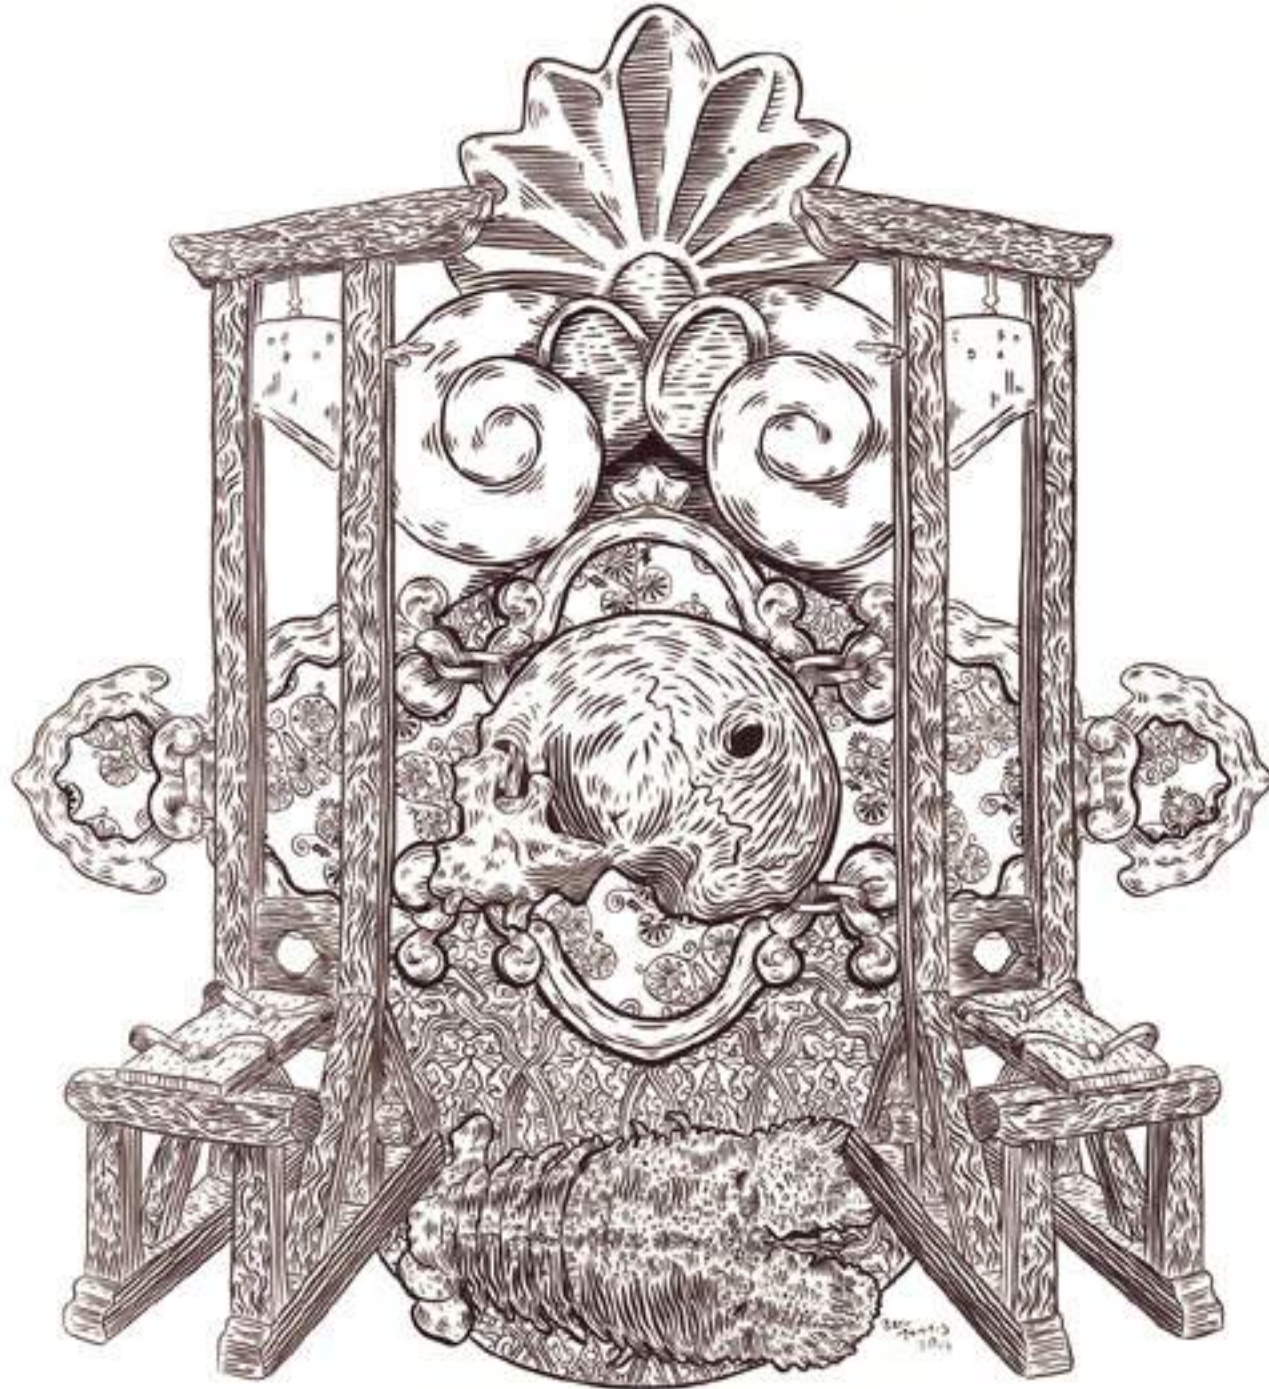

MACABRE

25 MARCH - 17 APRIL

UNDERCULTURE
CONTEMPORARY
FINE ARTS GALLERY

deadbunnysociety™

MACABRE

25 MARCH - 17 APRIL 2015

DEADBUNNYSOCIETY IN
ASSOCIATION WITH
UNDERCULTURE CONTEMPORARY

CURATED BY PETER MAMMES