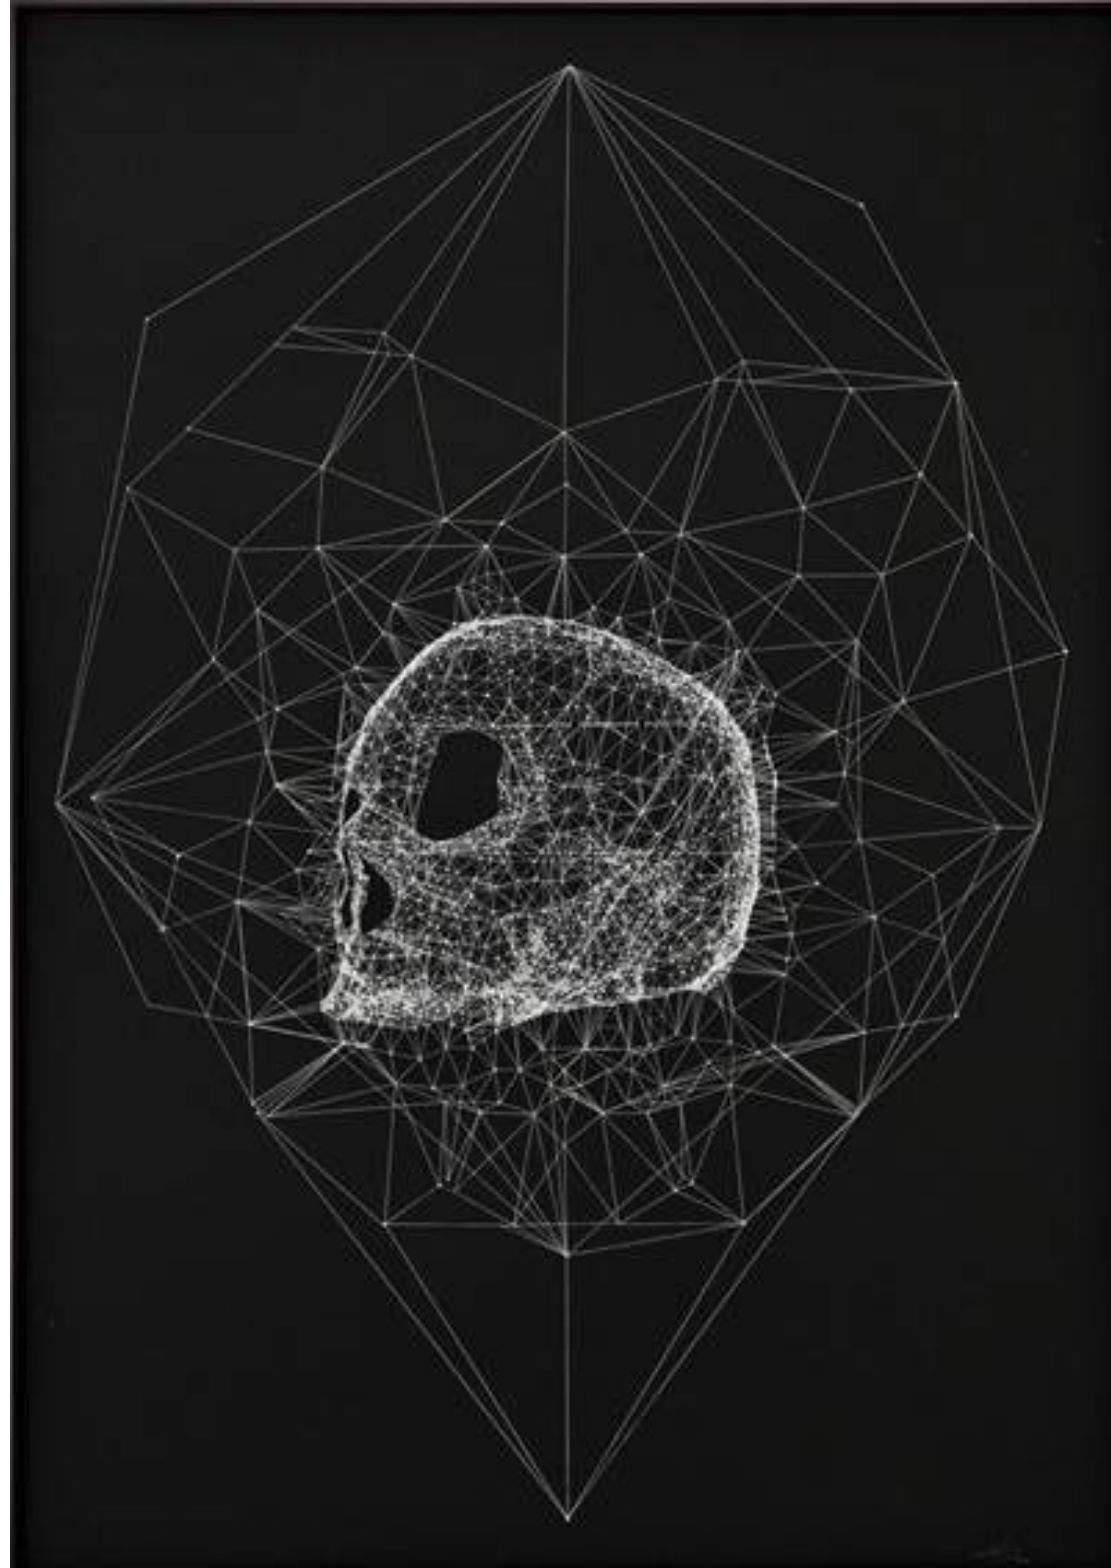

DIRK BAHMANN

CONNECTION TO PLACE SERIES