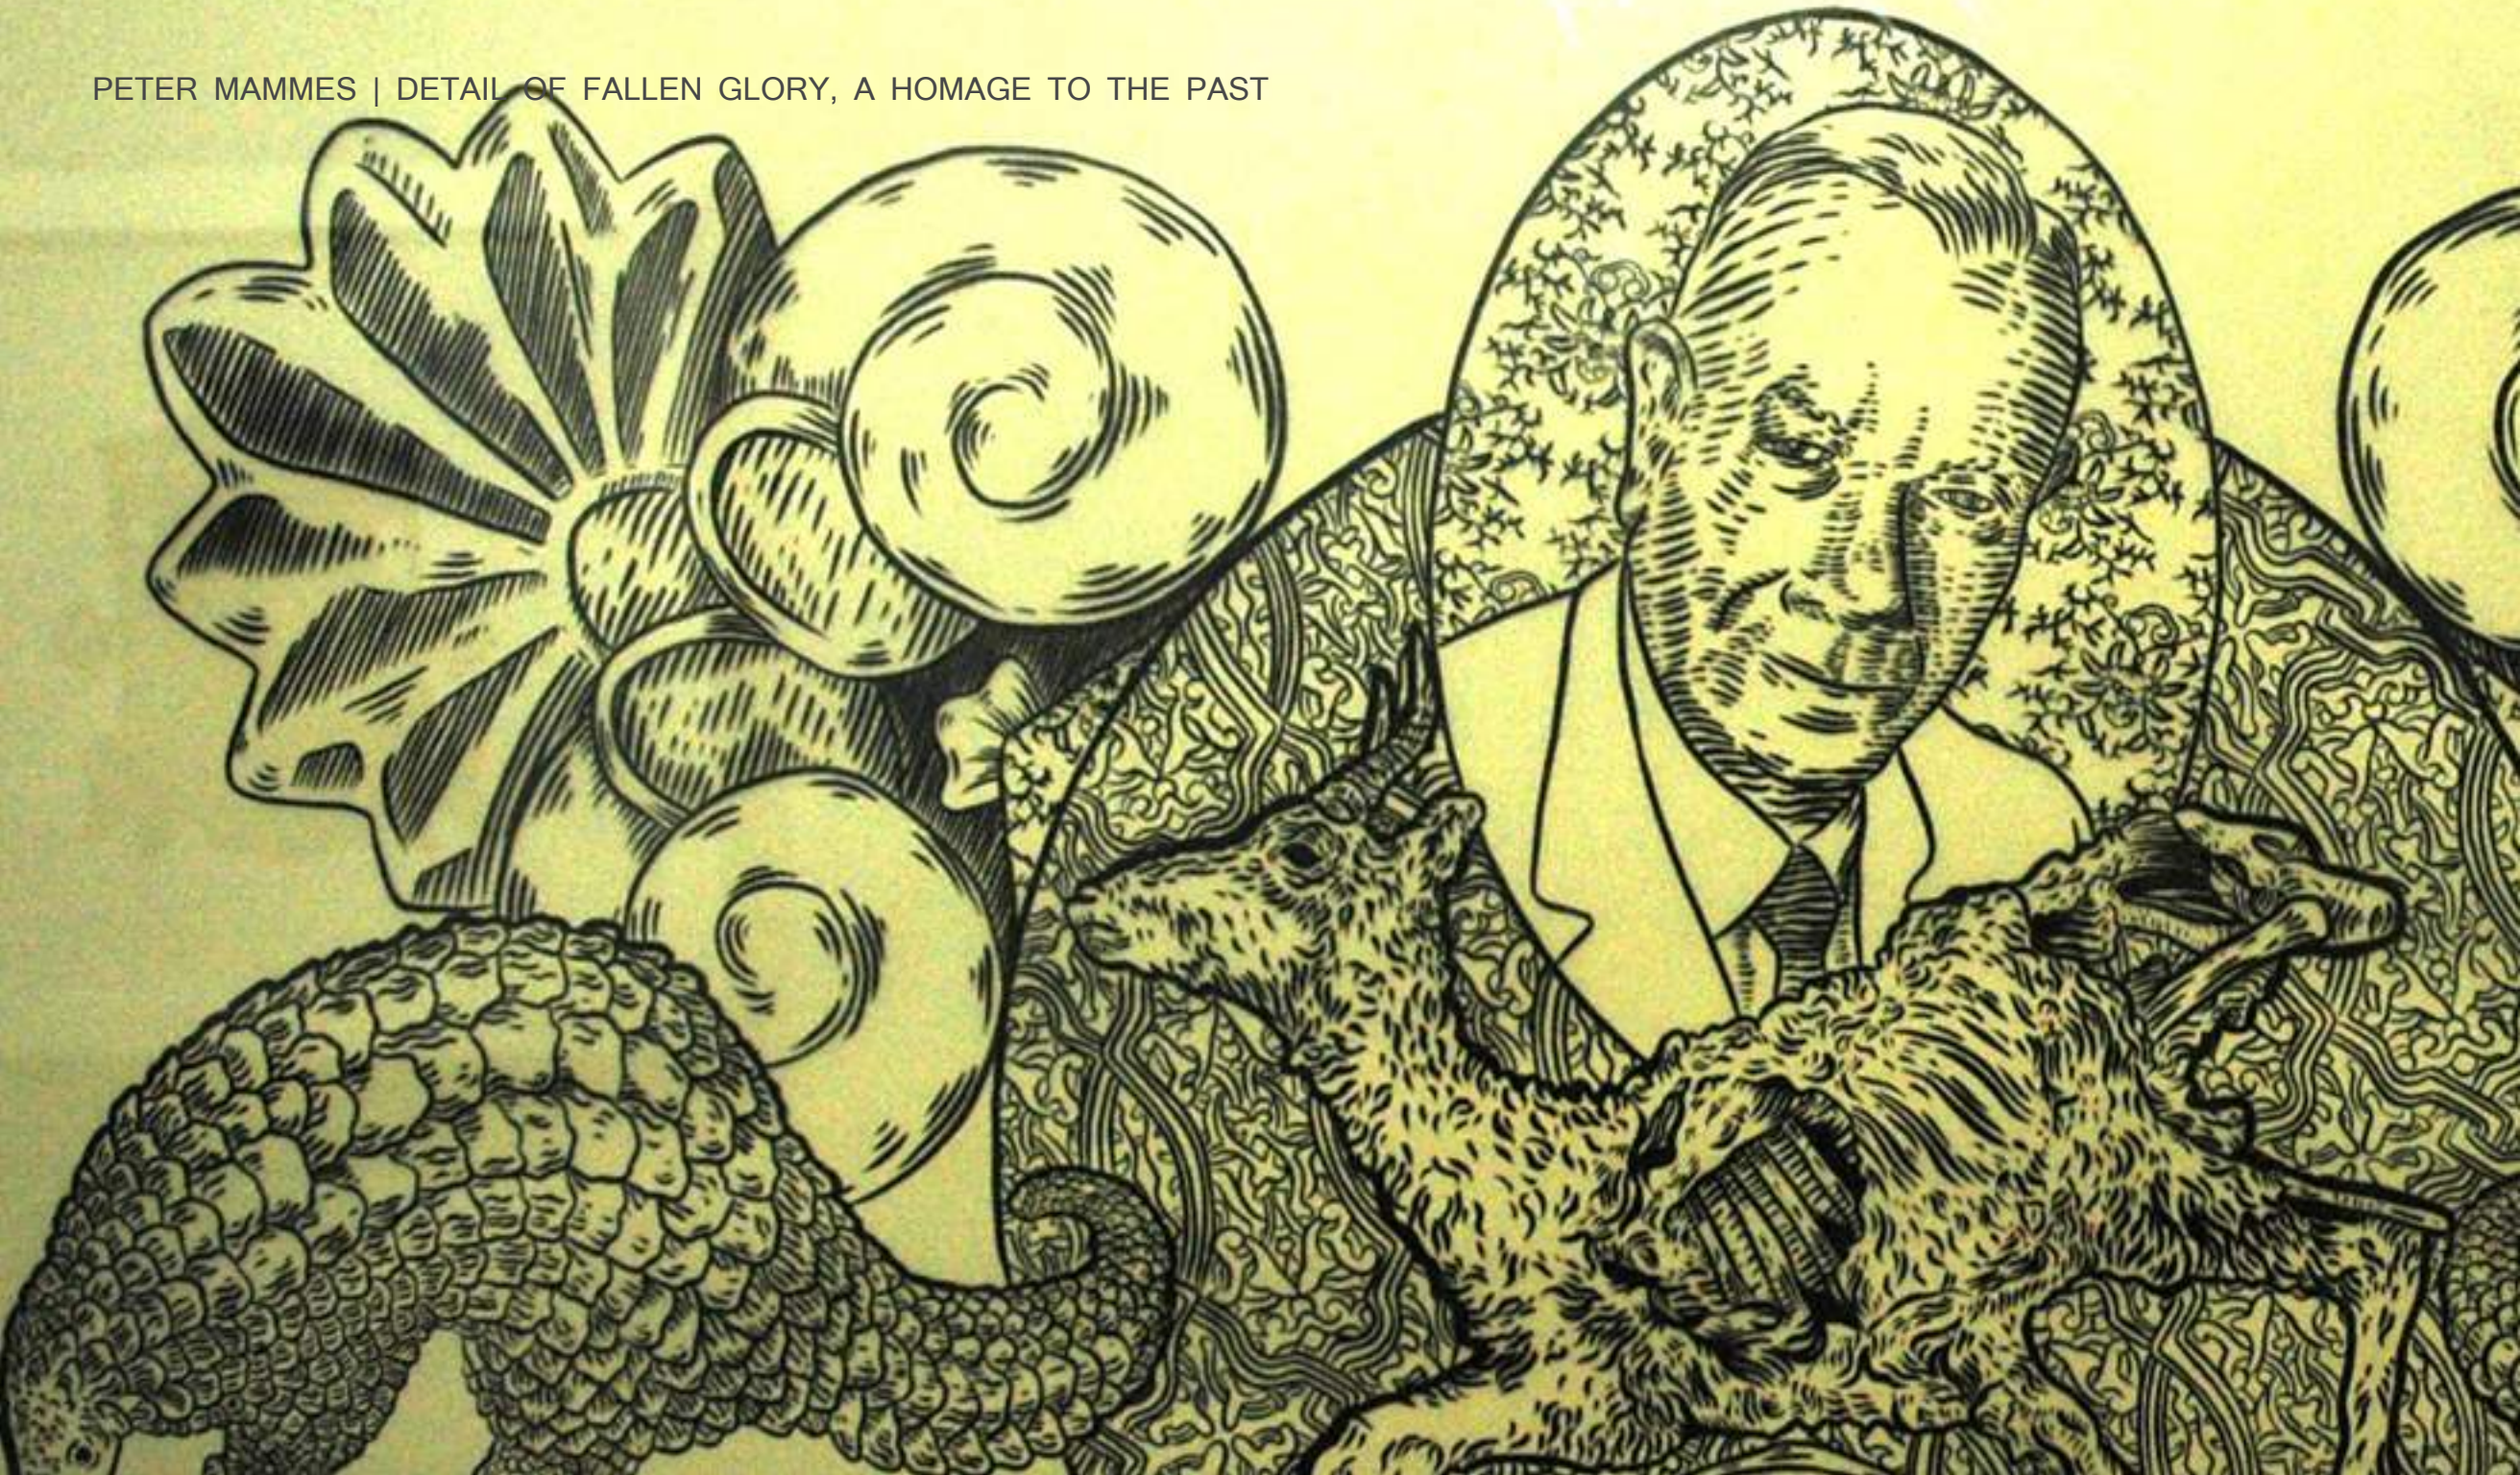

INSTALLATION VIEW | PETER MAMMES

PETER MAMMES

DETAIL OF
THE BLANK SLATE

INSTALLATION VIEW | NEIL NIEUWOUTD | DIRK BAHMANN | PETER MAMMES

PETER MAMMES | DETAIL OF FALLEN GLORY, A HOMAGE TO THE PAST

INSTALLATION VIEW | PETER MAMMES | NEIL NIEUWOUDT